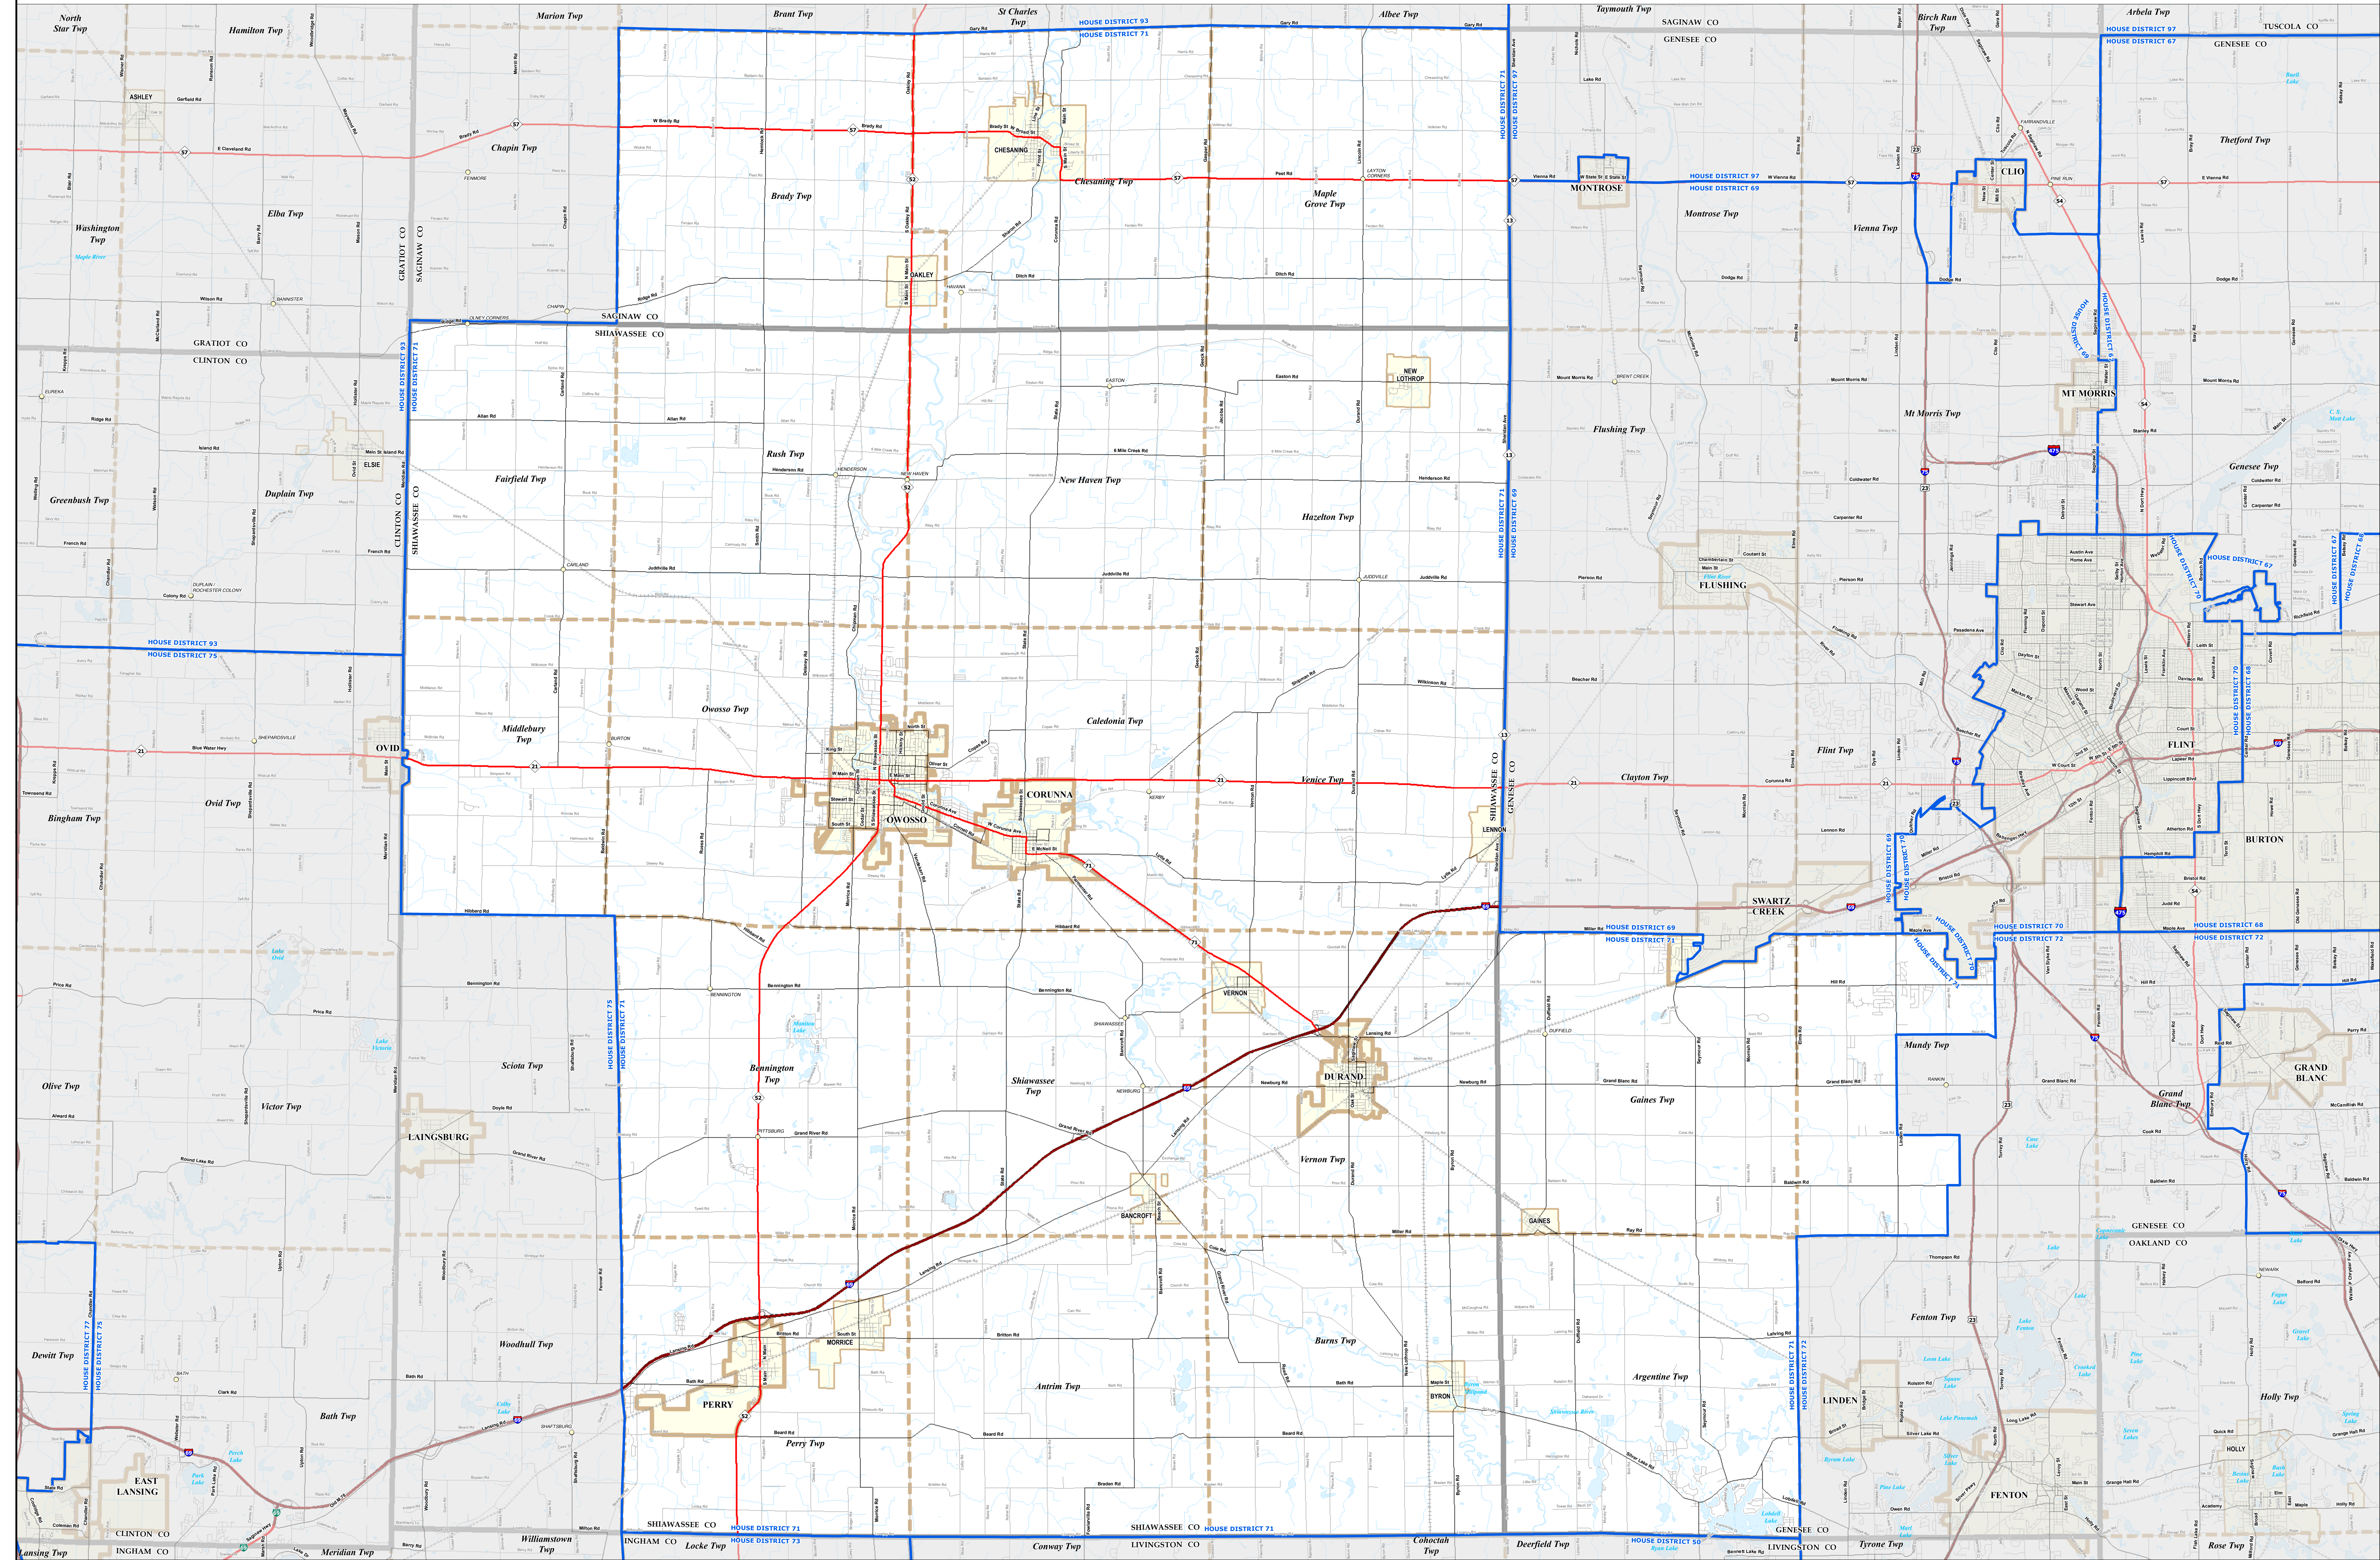

MICHIGAN STATE HOUSE DISTRICT 71

2021 Apportionment Plan

0 1 2 Miles

Legend			
	House District		Freeway
	Township		Highway
	City		Primary Road
	Village		State
	Unincorporated Place		Local Road
			Railroad
			Water Feature
			River, Stream, or Drain